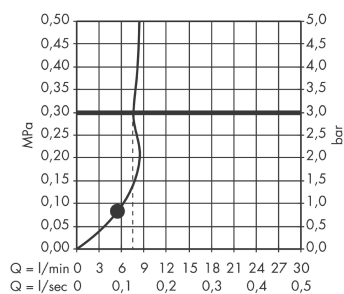

Croma E

Hand shower 110 1jet EcoSmart

Finish: **Polished Gold Optic** Article Number: **26815990**

Description

product features

- shower head size: 110 mm
- spray type: Rain
- spray disc surface: easy cleanable plastic spray disc, white
- maximum flow rate at 3 bar: 9 l/min
- minimum flow pressure: 1 bar
- with internal water conduction
- rinseable screen seal
- connection thread G 1/2
- suitable for continuous flow water heaters

Technology

Product image

Scale drawing

Flowchart

The consumption was measured in combination with the appropriate fittings (thermostat/mixer/ in-wall valve) to reflect actual application in practice.

Croma E
Hand shower 110 1jet EcoSmart
Finish: **Polished Gold Optic** Article Number: **26815990**

Exploded Drawing

Year of production: >11/20

Croma E
Hand shower 110 1jet EcoSmart
 Finish: **Polished Gold Optic** Article Number: **26815990**

Spare part list

Year of production: >11/20

Pos.	Description	Article Number	PC	PU
1	flow limiter (9 l/min)	95659000	3	1
2	filter packing	94246000	1	1