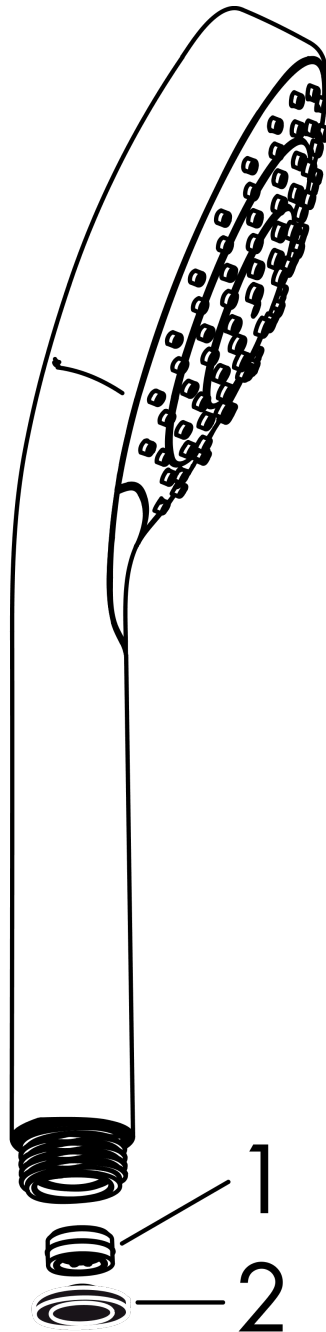

Croma E

Hand shower 110 1jet EcoSmart

Finish: **Polished Gold Optic** Article Number: **26815990**

Description

product features

- shower head size: 110 mm
- spray type: Rain
- spray disc surface: easy cleanable plastic spray disc, white
- maximum flow rate at 3 bar: 9 l/min
- minimum flow pressure: 1 bar
- with internal water conduction
- rinseable screen seal
- connection thread G 1/2
- suitable for continuous flow water heaters

Technology

Product image

Scale drawing

Flowchart

The consumption was measured in combination with the appropriate fittings (thermostat/mixer/ in-wall valve) to reflect actual application in practice.

Croma E
Hand shower 110 1jet EcoSmart
Finish: **Polished Gold Optic** Article Number: **26815990**

Exploded Drawing

Year of production: >11/20

Croma E
Hand shower 110 1jet EcoSmart
 Finish: **Polished Gold Optic** Article Number: **26815990**

Spare part list

Year of production: >11/20

Pos.	Description	Article Number	PC	PU
1	flow limiter (9 l/min)	95659000	3	1
2	filter packing	94246000	1	1