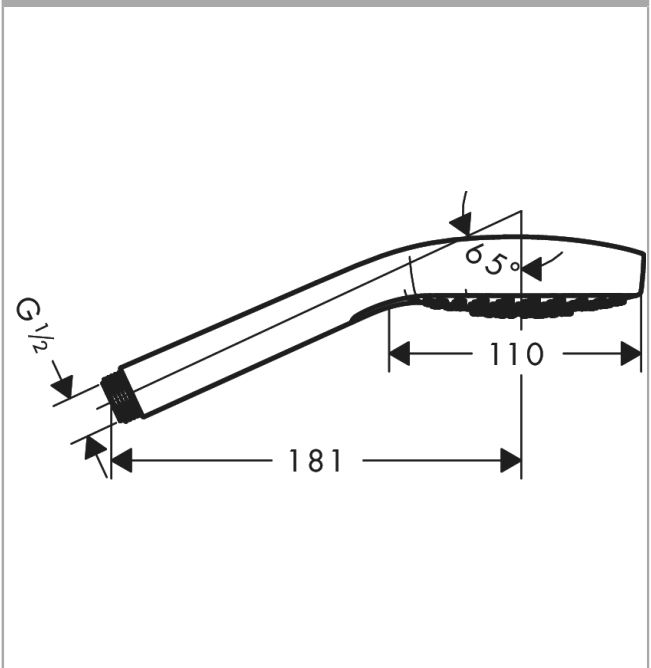

Croma E

Hand shower 110 1jet EcoSmart

Finish: **Polished Gold Optic** Article Number: **26815990**

Description

product features

- shower head size: 110 mm
- spray type: Rain
- spray disc surface: easy cleanable plastic spray disc, white
- maximum flow rate at 3 bar: 9 l/min
- minimum flow pressure: 1 bar
- with internal water conduction
- rinseable screen seal
- connection thread G 1/2
- suitable for continuous flow water heaters

Technology

Product image

Scale drawing

Flowchart

The consumption was measured in combination with the appropriate fittings (thermostat/mixer/ in-wall valve) to reflect actual application in practice.

Croma E
Hand shower 110 1jet EcoSmart
Finish: **Polished Gold Optic** Article Number: **26815990**

Exploded Drawing

Year of production: >11/20

Croma E
Hand shower 110 1jet EcoSmart
 Finish: **Polished Gold Optic** Article Number: **26815990**

Spare part list

Year of production: >11/20

Pos.	Description	Article Number	PC	PU
1	flow limiter (9 l/min)	95659000	3	1
2	filter packing	94246000	1	1